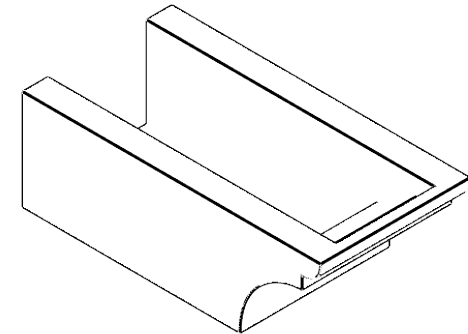

# ITEM NUMBER: RFTURO060X04000X12000X004YOR00RCPR

6"W X 4"H X 12"L TIMBERTHANE ROUGH CEDAR YORKTOWN FAUX WOOD OPEN RAFTER TAIL, 4"L END, PRIMED TAN

GENERATED DATE : 03/02/2023

EKENA MILLWORK  
 2300 WEST MAIN ST.  
 CLARKSVILLE, TX 75426  
 TOLL FREE: 866-607-0453  
 WWW.EKENAMILLWORK.COM

### NOTES

1. INSTALLATION TO BE COMPLETED IN ACCORDANCE WITH MANUFACTURER'S SPECIFICATIONS.
2. DRAWING MAY NOT BE TO SCALE
3. THIS DRAWING IS INTENDED FOR DESIGN AND PLANNING PURPOSES ONLY.
4. ALL INFORMATION CONTAINED HEREIN WAS CURRENT AT THE TIME OF DEVELOPMENT BUT MUST BE REVIEWED AND APPROVED BY THE PRODUCT MANUFACTURER TO BE CONSIDERED ACCURATE.
5. TIMBERTHANE ARCHITECTURAL PRODUCTS ARE MADE FROM HIGH DENSITY URETHANE AND COME FACTORY PRIMED