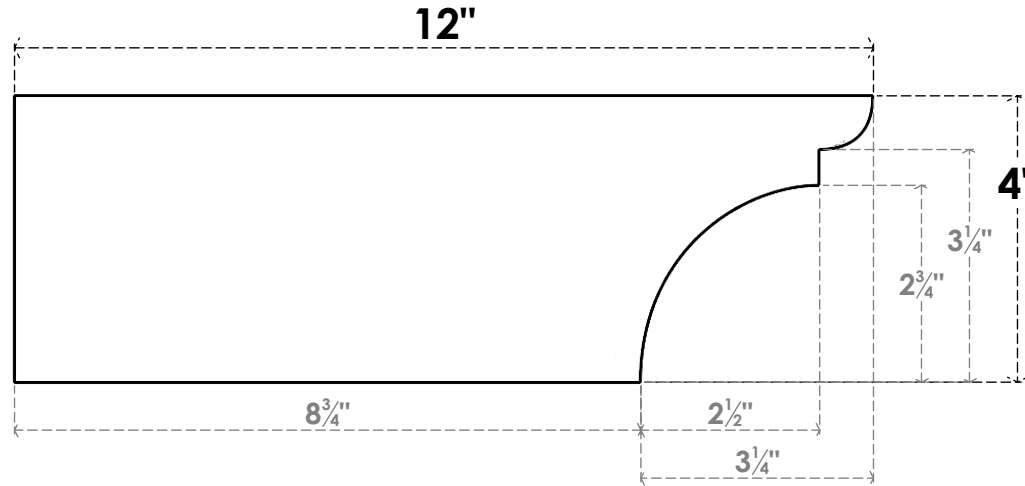

# ITEM NUMBER: RFTURO060X04000X12000X004YOR00RCPR

6"W X 4"H X 12"L TIMBERTHANE ROUGH CEDAR YORKTOWN FAUX WOOD OPEN RAFTER TAIL, 4"L END, PRIMED TAN

GENERATED DATE : 03/02/2023

EKENA MILLWORK  
 2300 WEST MAIN ST.  
 CLARKSVILLE, TX 75426  
 TOLL FREE: 866-607-0453  
 WWW.EKENAMILLWORK.COM

### NOTES

1. INSTALLATION TO BE COMPLETED IN ACCORDANCE WITH MANUFACTURER'S SPECIFICATIONS.
2. DRAWING MAY NOT BE TO SCALE
3. THIS DRAWING IS INTENDED FOR DESIGN AND PLANNING PURPOSES ONLY.
4. ALL INFORMATION CONTAINED HEREIN WAS CURRENT AT THE TIME OF DEVELOPMENT BUT MUST BE REVIEWED AND APPROVED BY THE PRODUCT MANUFACTURER TO BE CONSIDERED ACCURATE.
5. TIMBERTHANE ARCHITECTURAL PRODUCTS ARE MADE FROM HIGH DENSITY URETHANE AND COME FACTORY PRIMED