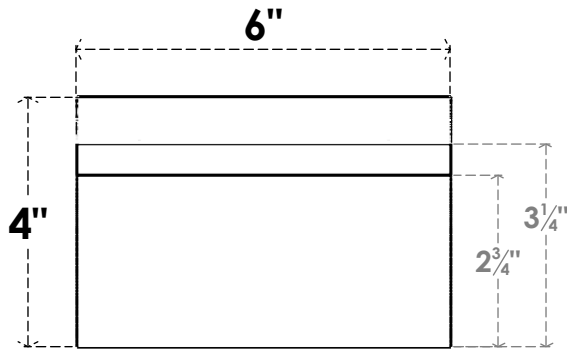

# ITEM NUMBER: RFTURO060X04000X12000X004YOR00RCPR

6"W X 4"H X 12"L TIMBERTHANE ROUGH CEDAR YORKTOWN FAUX WOOD OPEN RAFTER TAIL, 4"L END, PRIMED TAN

GENERATED DATE : 03/02/2023

EKENA MILLWORK  
 2300 WEST MAIN ST.  
 CLARKSVILLE, TX 75426  
 TOLL FREE: 866-607-0453  
 WWW.EKENAMILLWORK.COM

### NOTES

1. INSTALLATION TO BE COMPLETED IN ACCORDANCE WITH MANUFACTURER'S SPECIFICATIONS.
2. DRAWING MAY NOT BE TO SCALE
3. THIS DRAWING IS INTENDED FOR DESIGN AND PLANNING PURPOSES ONLY.
4. ALL INFORMATION CONTAINED HEREIN WAS CURRENT AT THE TIME OF DEVELOPMENT BUT MUST BE REVIEWED AND APPROVED BY THE PRODUCT MANUFACTURER TO BE CONSIDERED ACCURATE.
5. TIMBERTHANE ARCHITECTURAL PRODUCTS ARE MADE FROM HIGH DENSITY URETHANE AND COME FACTORY PRIMED